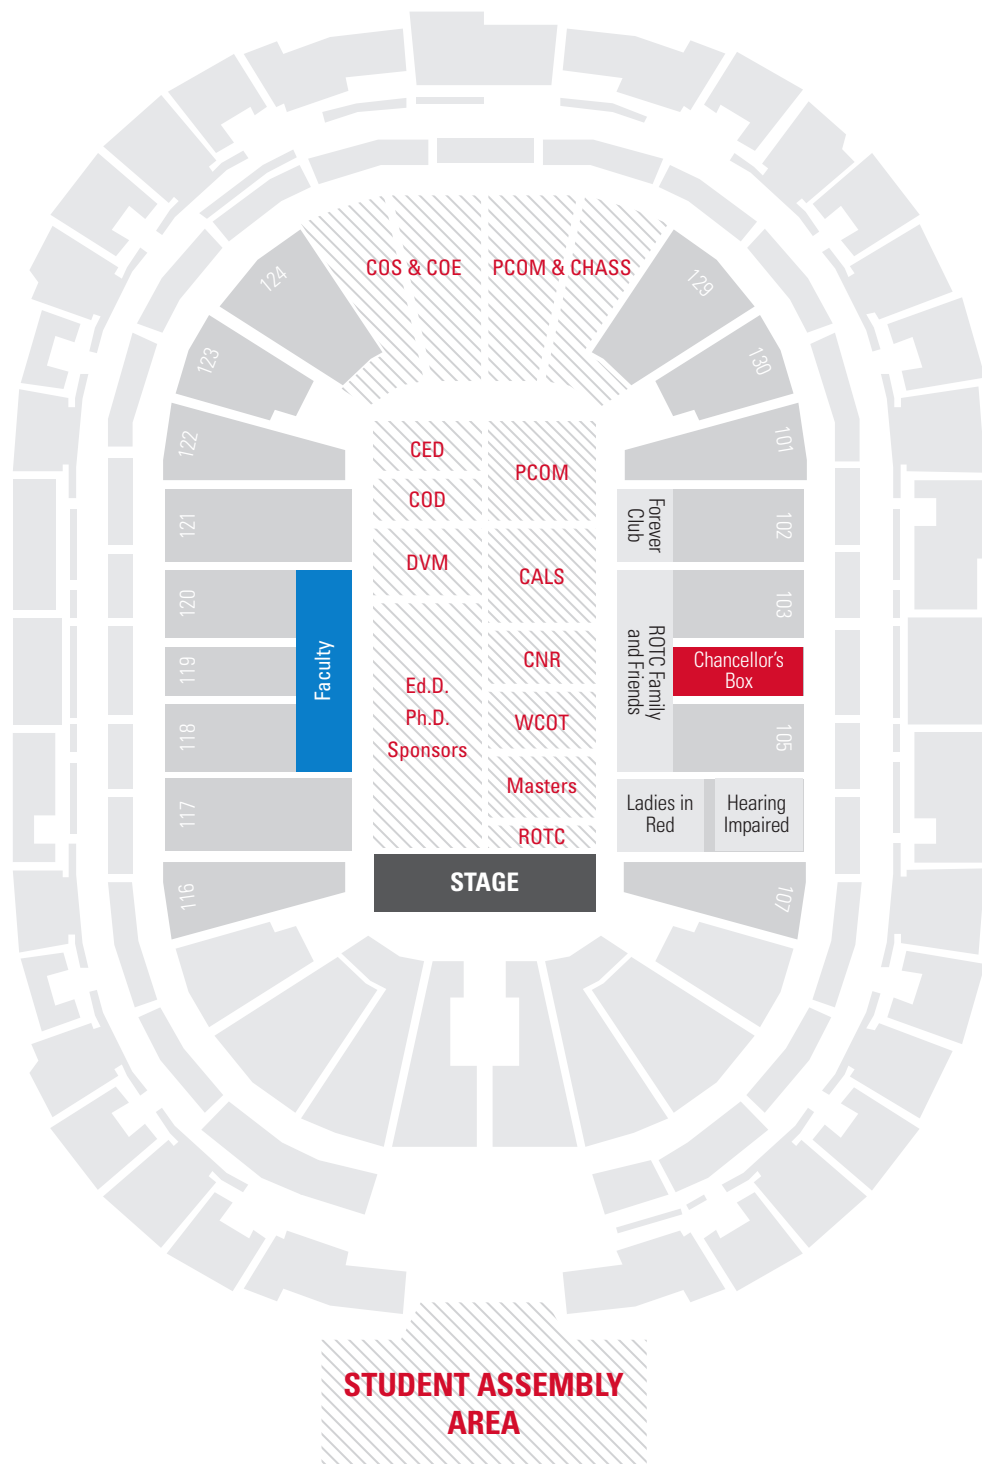

SOUTH GUEST ENTRANCE

**STUDENT ASSEMBLY
AREA**

NORTH